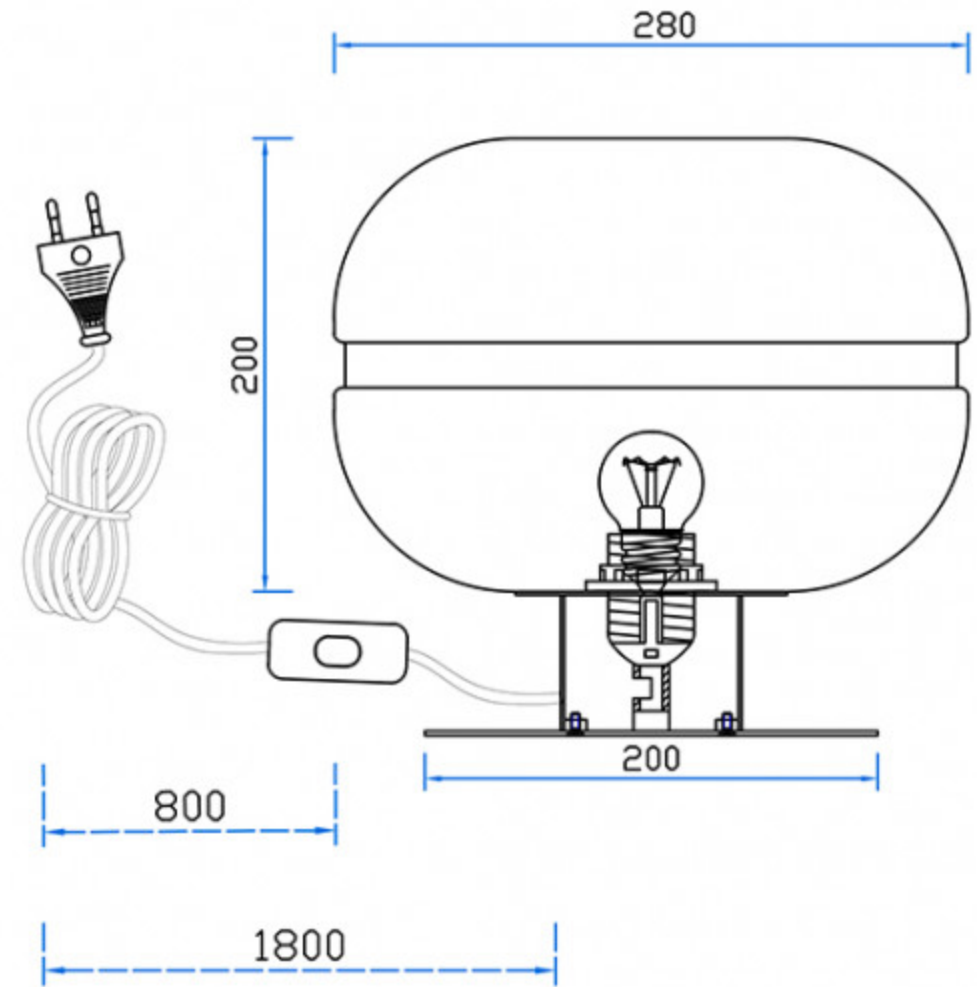

# Installation instructions

07720-T, 16

1 x E27 Max 60W

Collection: Neoclassic

Table Lamps

AC 220V 50-60Hz