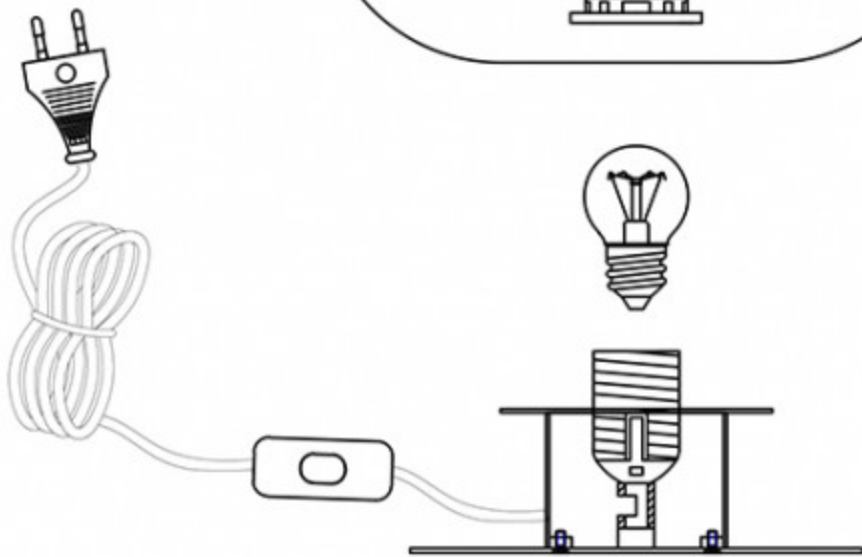

# Installation instructions

07720-T, 16

1 x E27 Max 60W

Collection: Neoclassic

Table Lamps

AC 220V 50-60Hz